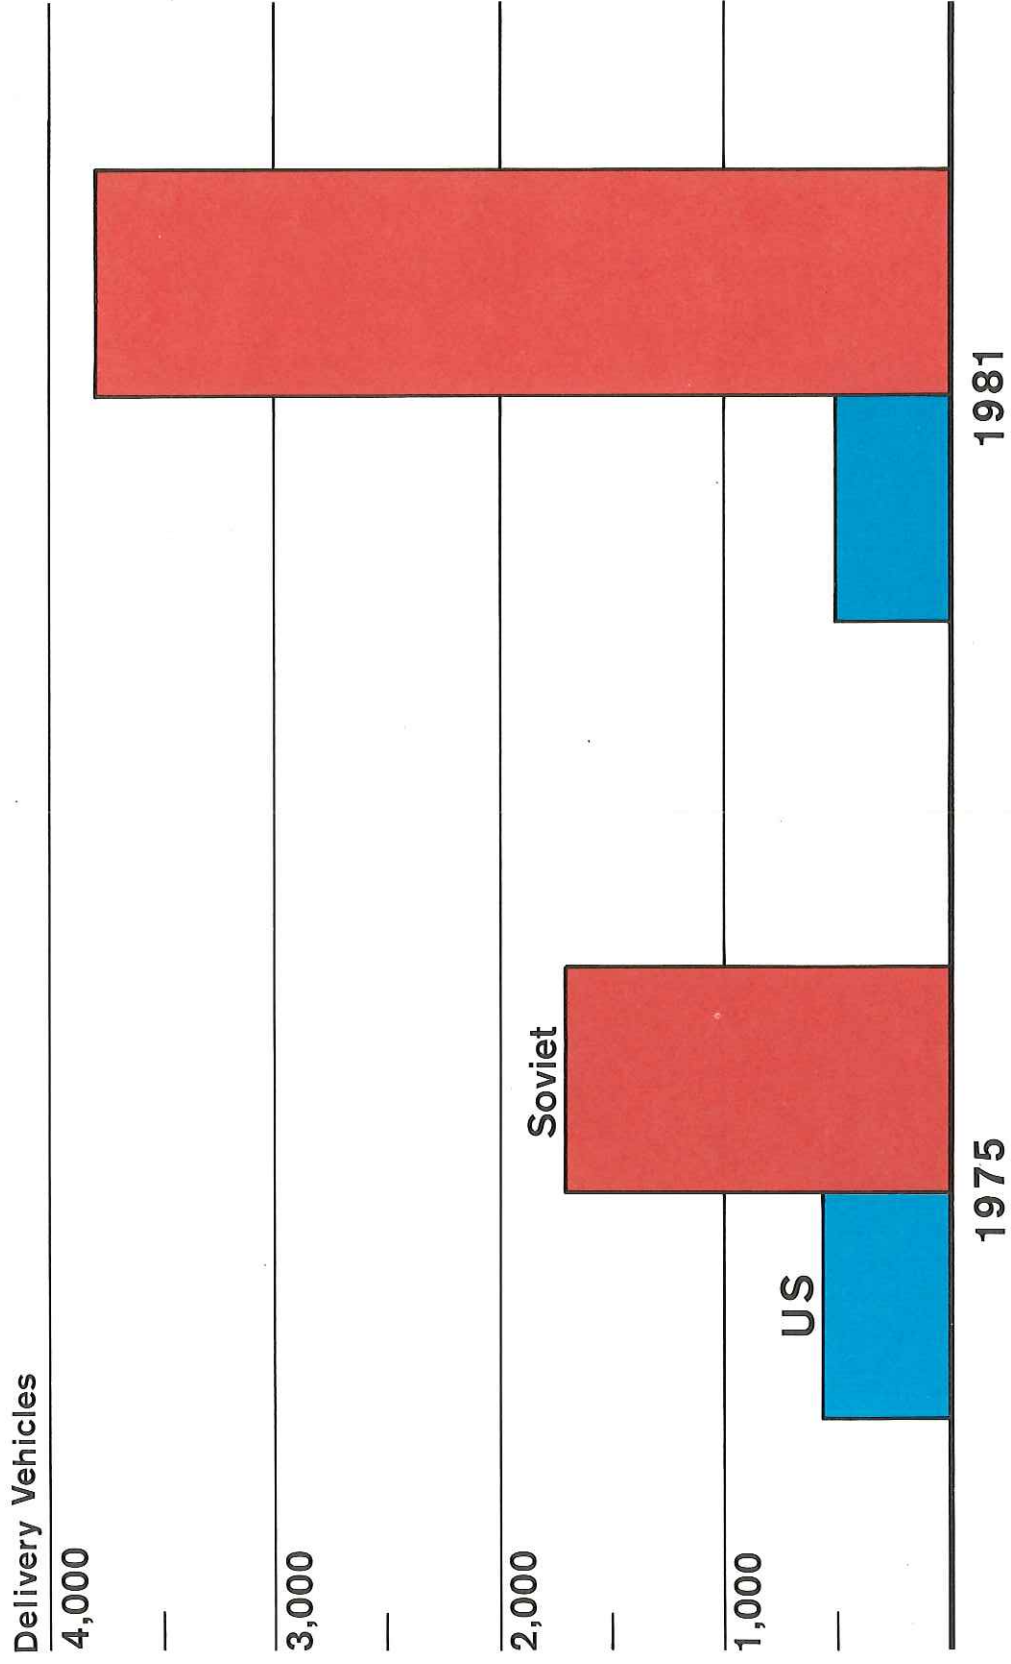

Balance of Comparable US and Soviet Intermediate Range Nuclear Forces

Coverage of Europe From SS-20 Bases East of the Urals

Key Intermediate Range Land-Based Missiles

Soviet

US

Type	Warheads per Missile	Number of Launchers Deployed	Range (km)	Total		Warheads on Launchers	Number of Launchers Deployed	Warheads per Missile	Type	
				Warheads on Launchers	Warheads per Missile					
SS-20	3	250	4,400 to 5,000	750			-		-	
SS-5	1	35	4,100	35			-		-	
-			2,500	0	0	(464 Planned)	0	(116 Launchers, 4 Missiles per Launcher Planned)	1	GLCM (Ground-launched Cruise Missile)
SS-4	1	315	1,900	315			-		-	
-		-	1,800	0	0	(108 Planned)	0	(108 Planned)	1	Pershing II
Total		600		1,100	0	(572 Planned)	0	(224 Planned)		Total